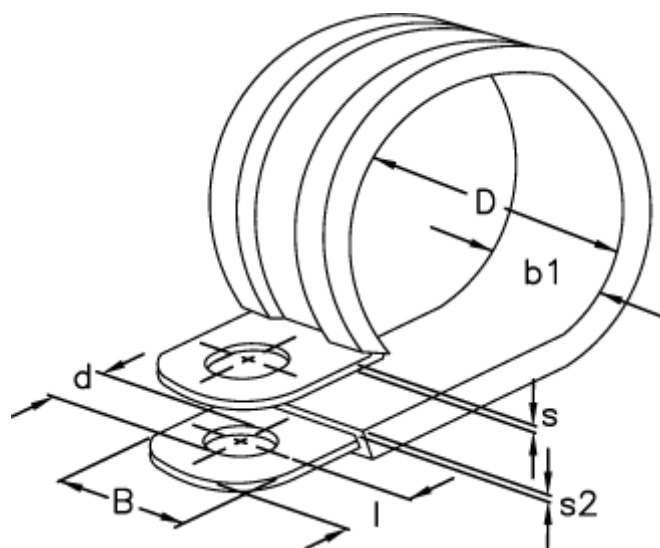

Article number: 029456112033

Description: Norma pipe retaining clip  
RLGU 1. 33/12 W1

## Measures

---

b1	= 15.0
d	= 6.4
Diameter D	= 33
l	= 6
s	= 0.8
s2	= 1.2
Width B	= 12